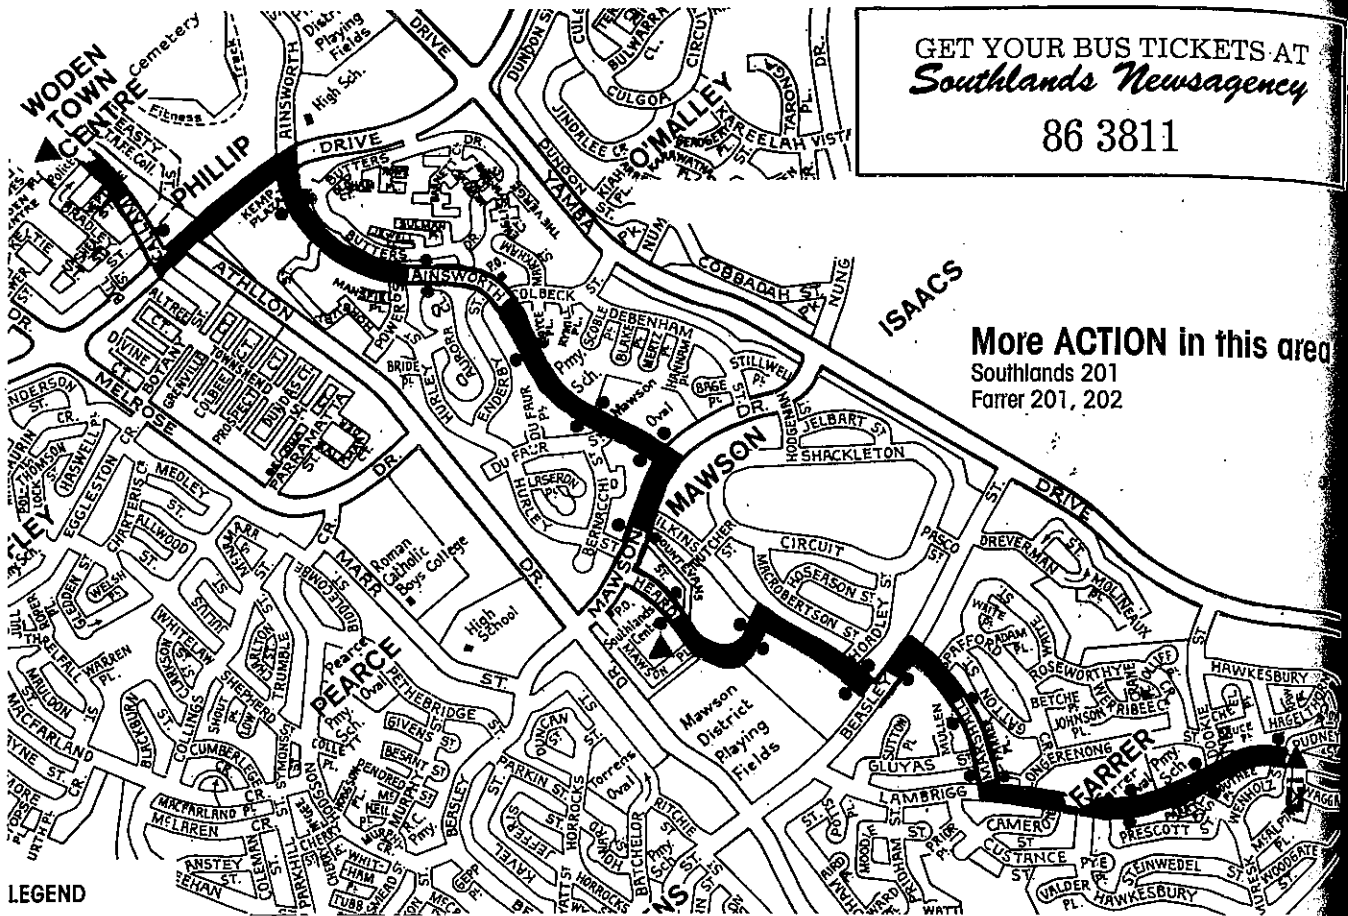

Route 200

LEGEND

- Bus stops
- ▲ Timing points
- Terminus

GET YOUR BUS TICKETS AT
Southlands Newsagency

86 3811

More ACTION in this area
Southlands 201
Farrer 201, 202

To Woden

ROUTE 339 CONNECTIONS

From Woden

Saturday

To Woden			ROUTE 339 CONNECTIONS				From Woden		
FARRER	SOUTHLANDS	ARRIVE WODEN	ARRIVE CITY	ARRIVE BELCONNEN	DEPART BELCONNEN	DEPART CITY	DEPART WODEN	SOUTHLANDS	FARRER
7.56	8.02	8.10	8.30	8.45	7.45	8.00	8.20	8.28	8.34
8.41	8.47	8.55	9.15	9.30	8.45	9.00	9.20	9.28	9.34
9.41	9.47	9.55	10.15	10.30	9.45	10.00	10.20	10.28	10.34
10.41	10.47	10.55	11.15	11.30	10.15	10.30	10.50	10.58	11.04
11.11	11.17	11.25	11.45	12.00	10.45	11.00	11.20	11.28	11.34
11.41	11.47	11.55	12.15	12.30	11.15	11.30	11.50	11.58	12.04
12.11	12.17	12.25	12.45	1.00	11.45	12.00	12.20	12.28	12.34
12.41	12.47	12.55	1.15	1.30	12.15	12.30	12.50	12.58	1.04
1.11	1.17	1.25	1.45	2.00	12.45	1.00	1.20	1.28	1.34
1.41	1.47	1.55	2.15	2.30	1.15	1.30	1.50	1.58	2.04
2.41	2.47	2.55	3.15	3.30	1.45	2.00	2.20	2.28	2.34
3.41	3.47	3.55	4.15	4.30	2.45	3.00	3.20	3.28	3.34
4.41	4.47	4.55	5.15	5.30	3.45	4.00	4.20	4.28	4.34
5.41	5.47	5.55	6.15	6.30	4.45	5.00	5.20	5.28	5.34
6.41	6.47	6.55	7.15	7.30	5.45	6.00	6.20	6.28	6.34
7.41	7.47	7.55	8.15	8.30	6.45	7.00	7.20	7.28	7.34
8.41	8.47	8.55	9.15	9.30	7.45	8.00	8.20	8.28	8.34
9.41	9.47	9.55	10.15	10.30	8.45	9.00	9.20	9.28	9.34
					9.45	10.00	10.20	10.28	10.34
					11.00	11.15	11.35	11.43	11.49